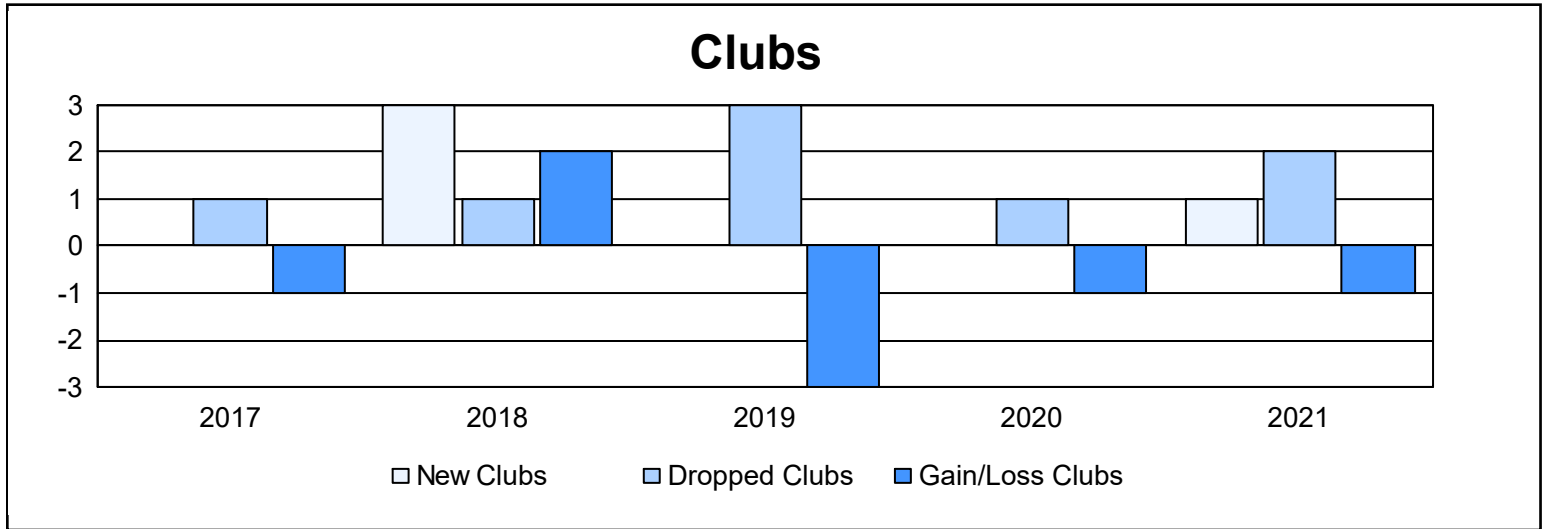

Year	New Clubs	Dropped Clubs	Gain/ Loss Clubs	New Members	Charter Members	Reinstate Members	Transfer Members	Total Member Added	Total Members Dropped	Gain/ Loss Members
2016-2017	0	1	-1	171	0	6	0	177	243	-66
2017-2018	3	1	2	207	84	6	3	300	250	50
2018-2019	0	3	-3	129	6	5	5	145	262	-117
2019-2020	0	1	-1	121	3	2	3	129	185	-56
2020-2021	1	2	-1	97	33	52	0	182	263	-81
<b>Average</b>	<b>1</b>	<b>2</b>	<b>-1</b>	<b>145</b>	<b>25</b>	<b>14</b>	<b>2</b>	<b>187</b>	<b>241</b>	<b>-54</b>

### Membership Composition June 2021 Cumulative