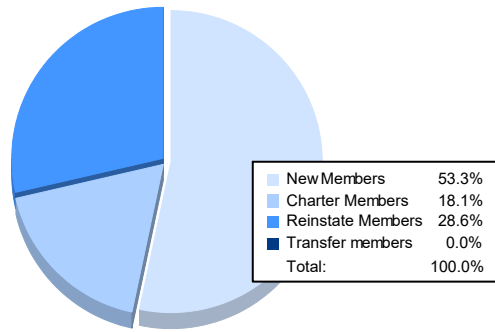

Year	New Clubs	Dropped Clubs	Gain/ Loss Clubs	New Members	Charter Members	Reinstate Members	Transfer Members	Total Member Added	Total Members Dropped	Gain/ Loss Members
2016-2017	0	1	-1	171	0	6	0	177	243	-66
2017-2018	3	1	2	207	84	6	3	300	250	50
2018-2019	0	3	-3	129	6	5	5	145	262	-117
2019-2020	0	1	-1	121	3	2	3	129	185	-56
2020-2021	1	2	-1	97	33	52	0	182	263	-81
<b>Average</b>	<b>1</b>	<b>2</b>	<b>-1</b>	<b>145</b>	<b>25</b>	<b>14</b>	<b>2</b>	<b>187</b>	<b>241</b>	<b>-54</b>

### Membership Composition June 2021 Cumulative