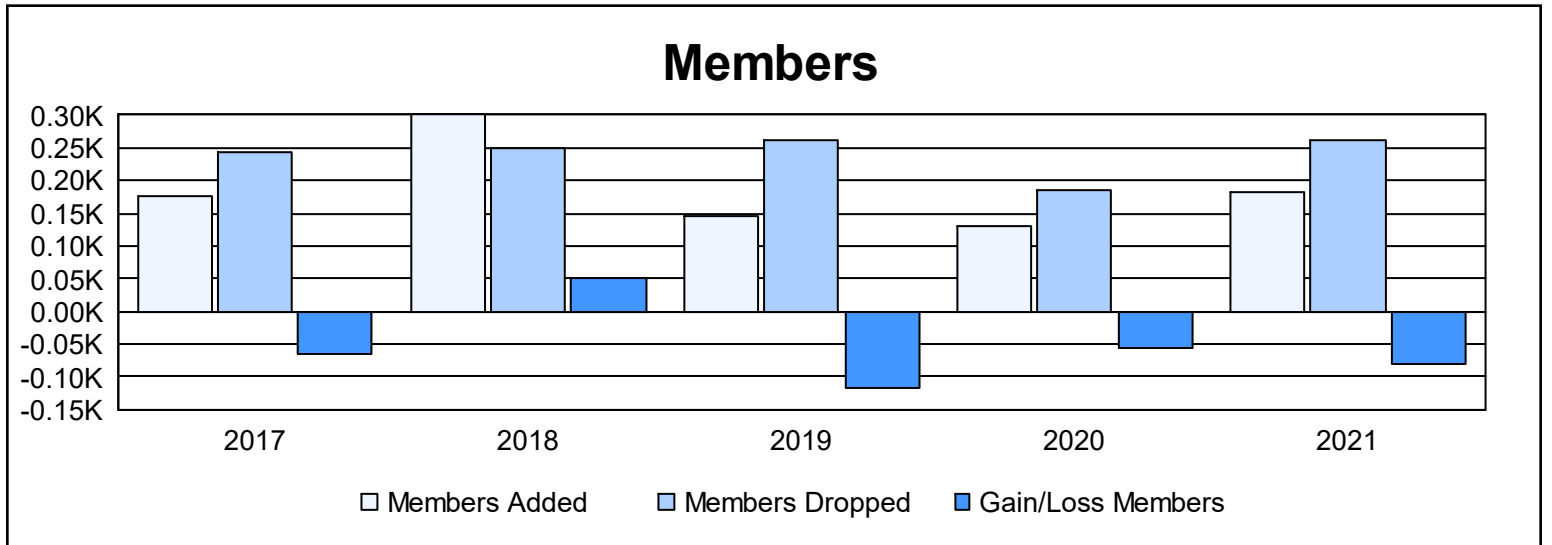

Year	New Clubs	Dropped Clubs	Gain/ Loss Clubs	New Members	Charter Members	Reinstate Members	Transfer Members	Total Member Added	Total Members Dropped	Gain/ Loss Members
2016-2017	0	1	-1	171	0	6	0	177	243	-66
2017-2018	3	1	2	207	84	6	3	300	250	50
2018-2019	0	3	-3	129	6	5	5	145	262	-117
2019-2020	0	1	-1	121	3	2	3	129	185	-56
2020-2021	1	2	-1	97	33	52	0	182	263	-81
<b>Average</b>	<b>1</b>	<b>2</b>	<b>-1</b>	<b>145</b>	<b>25</b>	<b>14</b>	<b>2</b>	<b>187</b>	<b>241</b>	<b>-54</b>

### Membership Composition June 2021 Cumulative